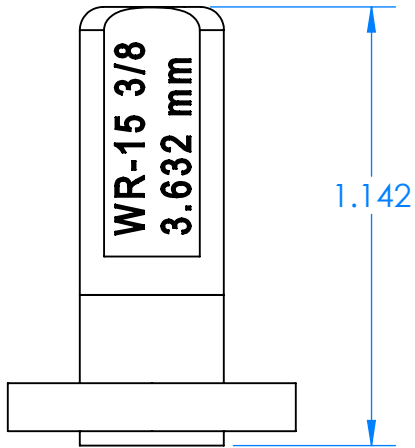

REVISIONS			
REV	DESCRIPTION	DATE	APPROVED
-	-	-	-

WR-15 UG-385  
TERMINATION:  
LENGTH 1.5"

WR-15 UG-385  
STRAIGHT W/G:  
LENGTH 1.5"

WR-15 WAVEGUIDE OFFSET

UG-385 FLANGE

- WR-15 3/8 WAVE - 3.632mm
- 1/4 WAVE - 2.845mm
- 1/8 WAVE - 2.057mm
- ZERO SET - 1.270mm

DECIMALS: XXXX ±.0005 XXX ±.005 XX ±.01	DRAWN	NAME	DATE
ANGLES: ± .5 DEGRESS	CHECKED	CC	8-9-21
THIRD ANGLE PROJECTION	ENG	MS	8-9-21
		LS	8-9-21
	MATERIAL: 6061 T6 ALUMINUM		

TITLE: Mi-Wave Millimeter Products Inc.		REV
SIZE: A	DWG. NO. 780V CALIBRATION KIT_OUTLINE_26314	-
SCALE: 2:1	WEIGHT:	SHEET 1 OF 1