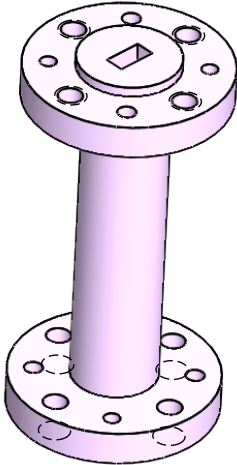

REVISIONS			
REV	DESCRIPTION	DATE	APPROVED
-	-	-	-

WR-15 UG-385  
TERMINATION:  
LENGTH 1.5"

WR-15 UG-385  
STRAIGHT W/G:  
LENGTH 1.5"

WR-15 WAVEGUIDE OFFSET

UG-385 FLANGE

- WR-15 3/8 WAVE - 3.632mm
- 1/4 WAVE - 2.845mm
- 1/8 WAVE - 2.057mm
- ZERO SET - 1.270mm

DECIMALS: XXXX ±.0005 XXX ±.005 XX ±.01	DRAWN	NAME	DATE
ANGLES: ± .5 DEGRESS	CHECKED	CC	8-9-21
THIRD ANGLE PROJECTION	ENG	MS	8-9-21
		LS	8-9-21
	MATERIAL: 6061 T6 ALUMINUM		

TITLE: Mi-Wave Millimeter Products Inc.		REV
SIZE: A	DWG. NO. 780V CALIBRATION KIT_OUTLINE_26314	-
SCALE: 2:1	WEIGHT:	SHEET 1 OF 1